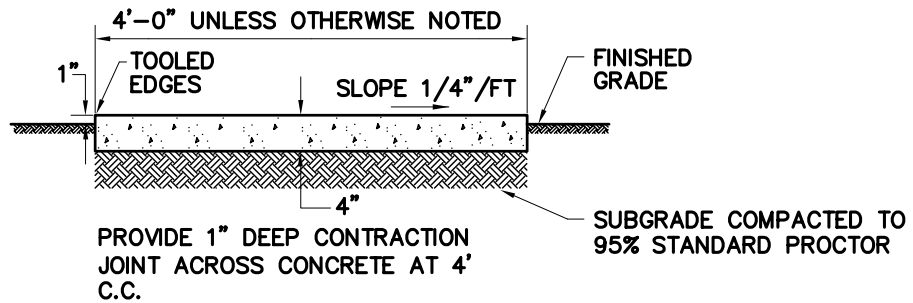

PLAN VIEW

SECTION A-A

CITY OF FAIRBURN, GEORGIA  
TYPICAL SIDEWALK DETAIL

DATE:  
10/11/07  
DETAIL NO.  
R005