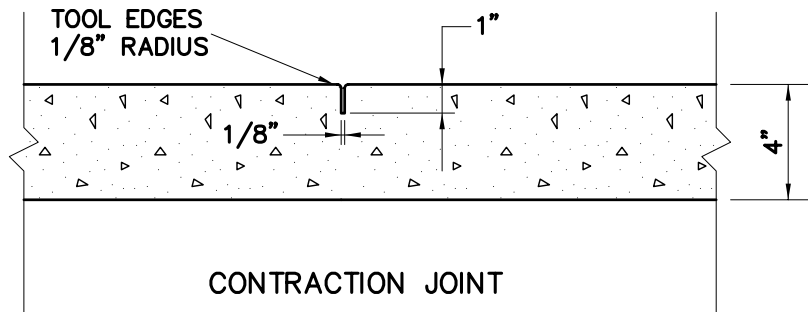

PLAN VIEW

SECTION A-A

CITY OF FAIRBURN, GEORGIA  
TYPICAL SIDEWALK DETAIL

DATE:  
10/11/07  
DETAIL NO.  
R005